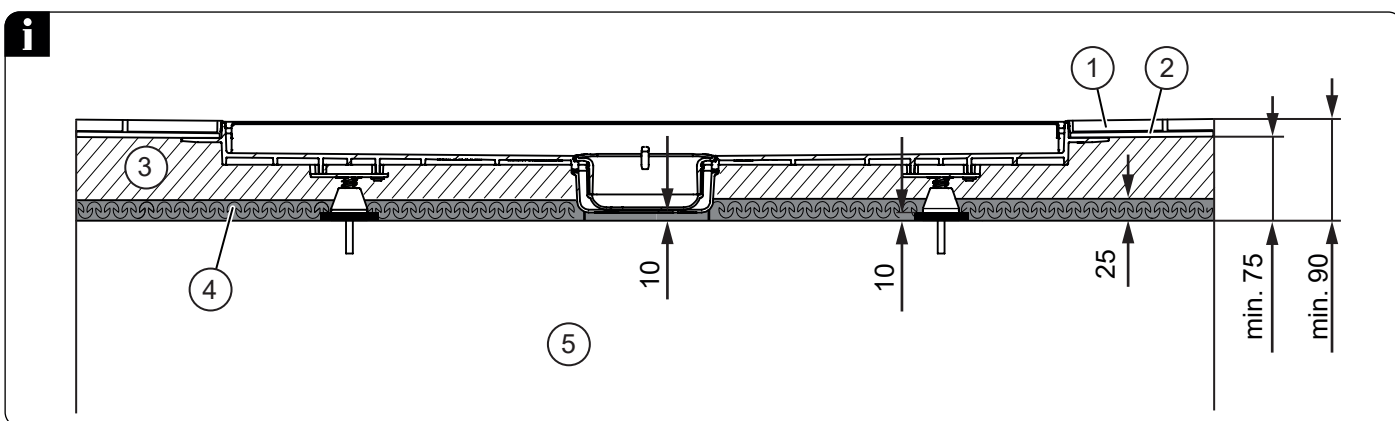

Fraunhofer Institute Certificate PBA 241-2013